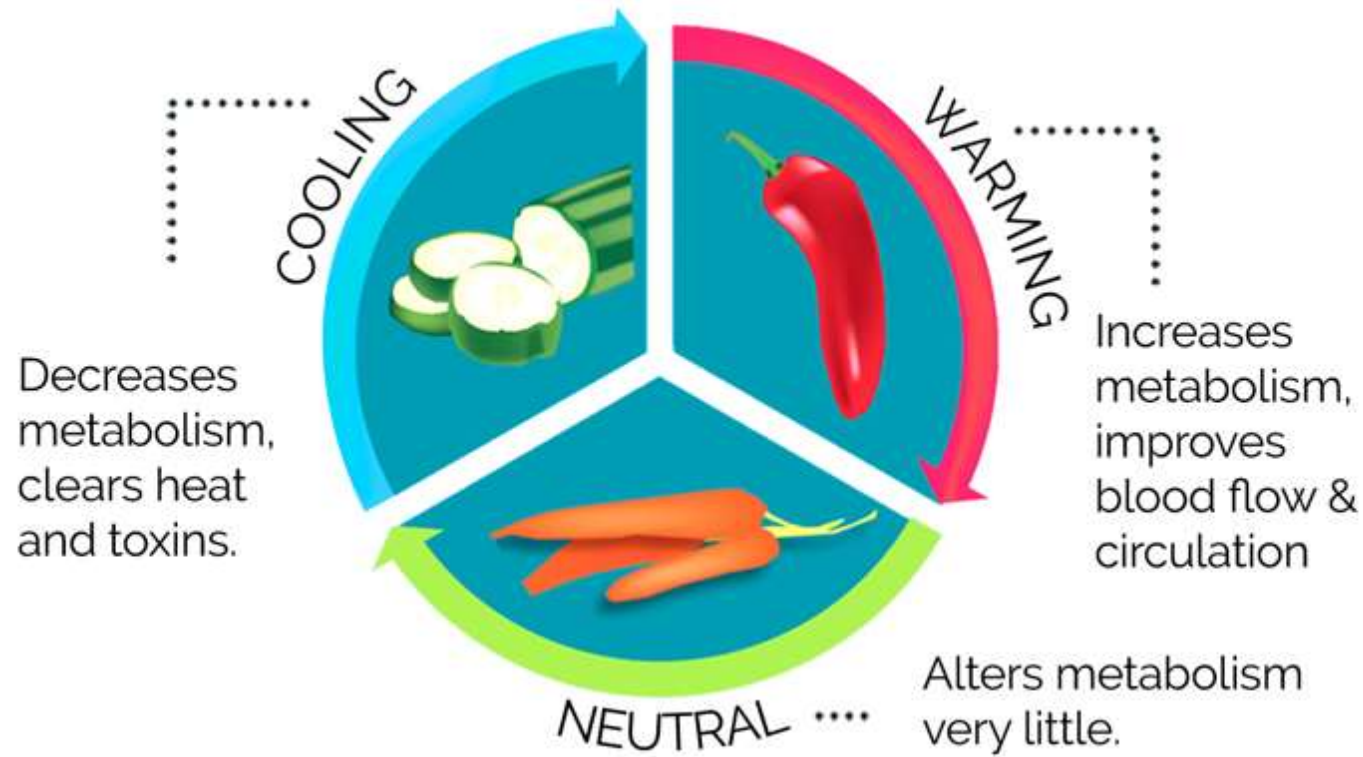

Based on the five major organs - heart, spleen, lung, kidney, and liver - this theory describes how consuming specific foods can help improve the functioning of the major organs.

A body out of balance is prone to illness.

Every ingredient in the PET | TAO diet is chosen according to the Eastern Food principles of energetics, balance and the food's effects on the body.

BALANCE

YIN-YANG THEORY

Each naturally occurring event has equal and opposite forces in nature (weak/strong, dry/moist).

These forces are in constant motion, conflict and struggle.

IN FOODS: Yin-Yang = warming or cooling

IN PETS: Yin-Yang = weak/strong or dry/moist

Effect on the Body

5 ELEMENT THEORY

The 5 Elements theory is based on the 5 major organs:

HEART **SPLEEN** **LUNG** **KIDNEY** **LIVER**

and how consuming specific foods can help improve the functioning of one or more of the major organs.

Note: Warming, cooling, neutral doesn't refer to temperature. Instead, it denotes how each food affects the physiology and metabolism of the animal after consumption.