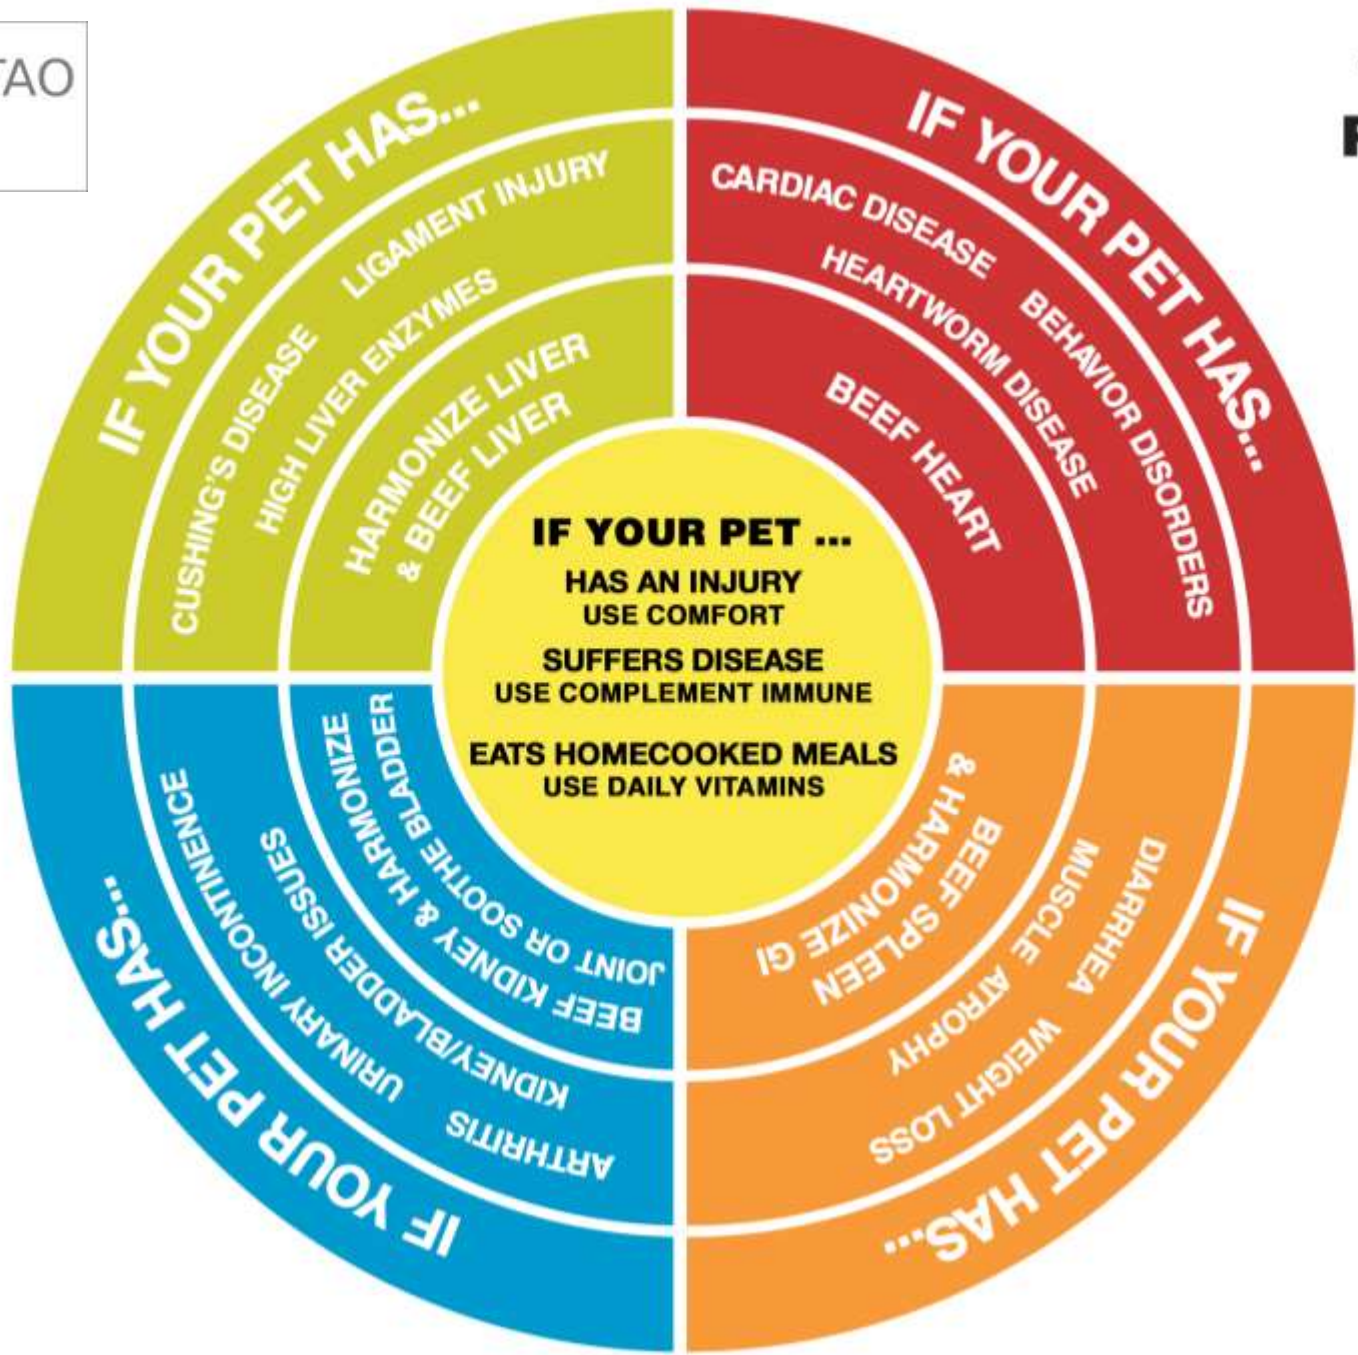

TREAT & SUPPLEMENT FEEDING SUGGESTIONS

USING THE TREAT WHEEL IS EASY

First, find your pet's condition on the wheel. Then, choose the treat and supplement in the same colored section. Just feed a few treats daily and follow the supplement instructions on the label, and watch your pet feel better!