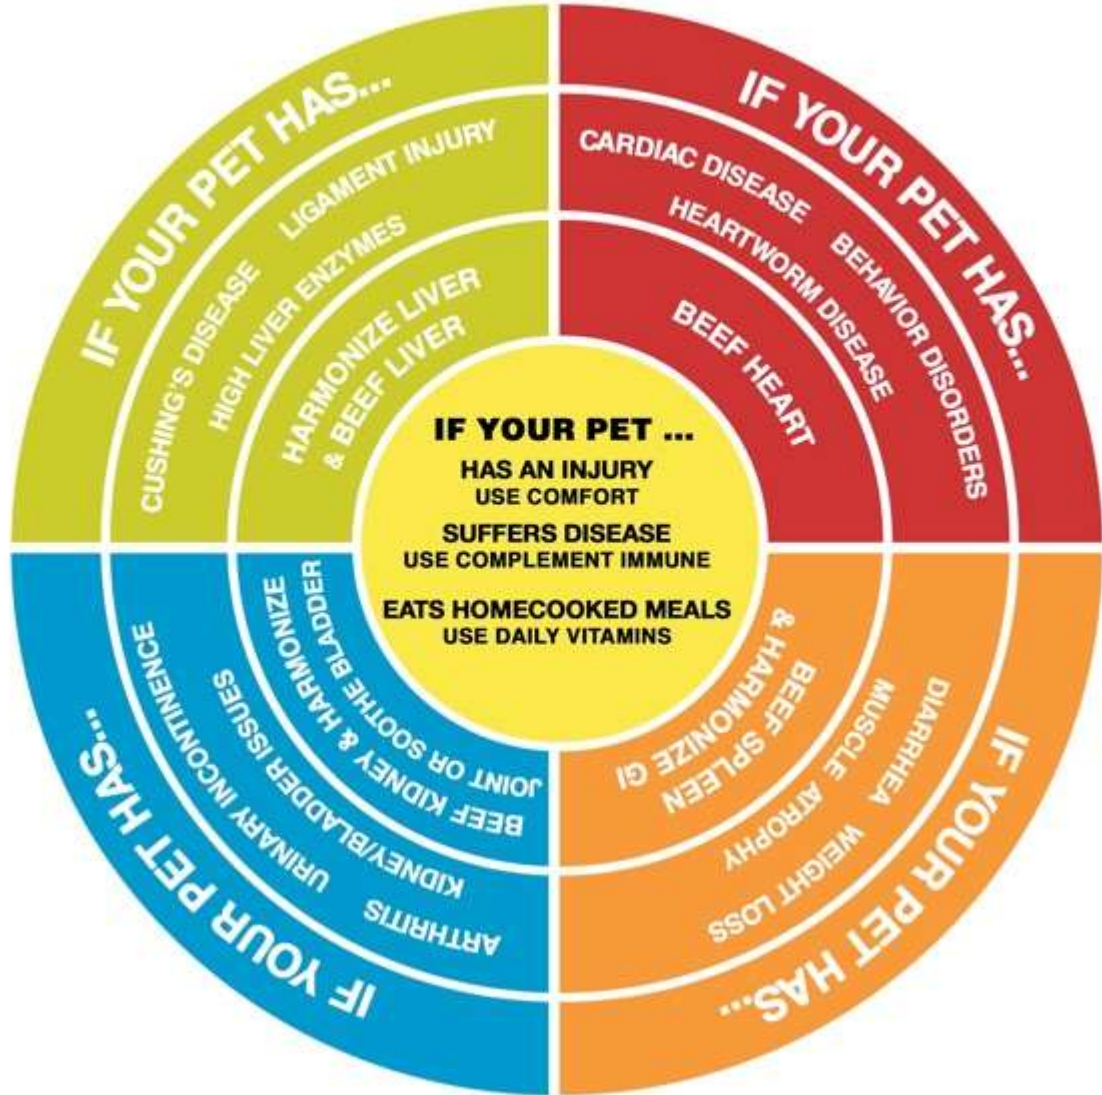

Treat & Supplement Feeding Suggestions

Using the Treat Wheel is Easy

First, find your pet's condition on the wheel. Then, choose the treat and the supplement in the same colored section. Just feed a few treats daily and follow the supplement instructions on the label, and watch your pet feel better!